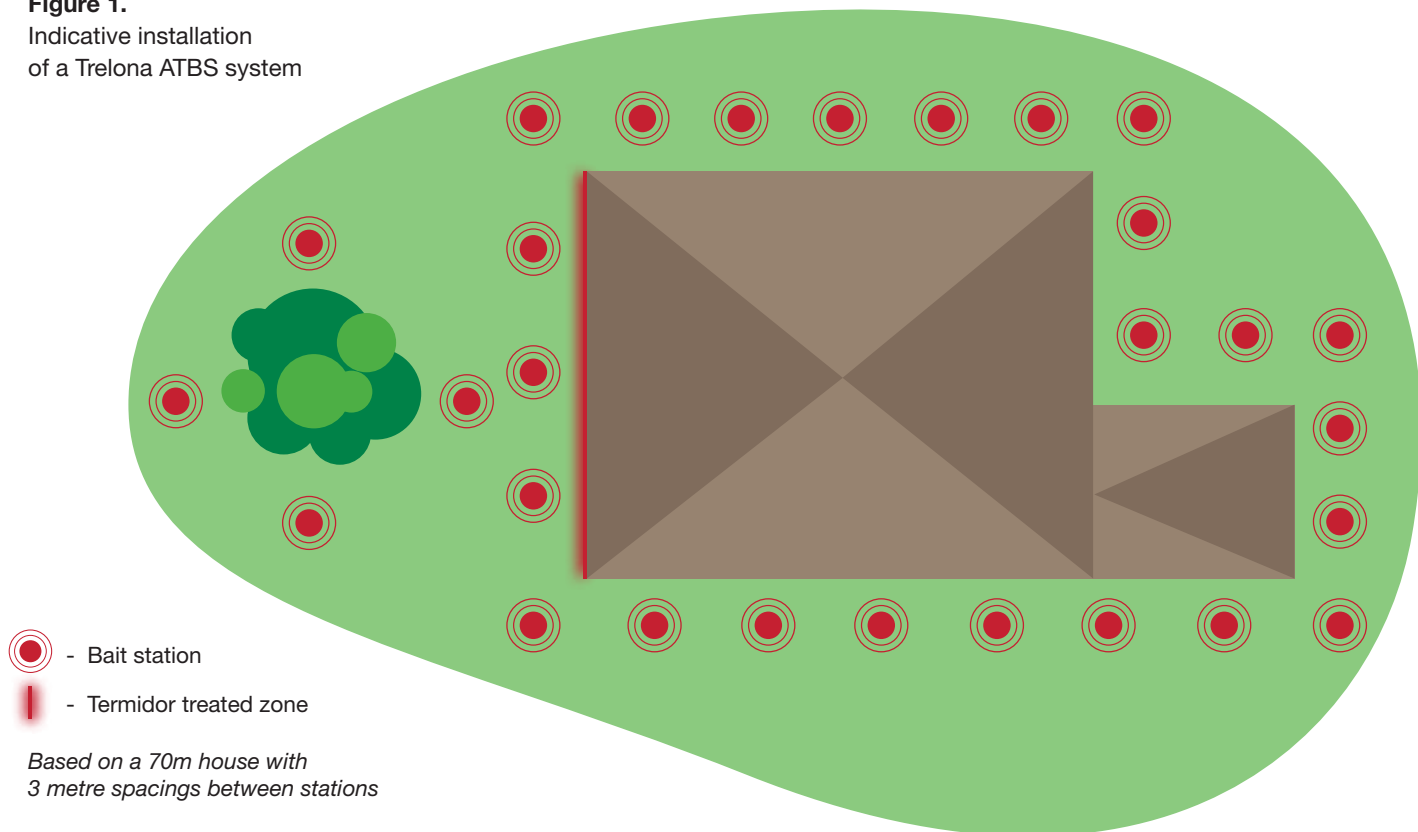

Combined protection - unmatched piece of mind

The unique advantage of Trelona ATBS is that it can be used in combination with Termidor Residual termiticide and insecticide and Termidor HE high-efficiency termiticide.

Termidor has been the most trusted name in termite control since 2002 and has been the benchmark for termiticides in the Australian market. This trusted technology can now be combined with the most advanced baiting system available.

Due to termite risk or construction design, a combined treatment may provide the most adequate and thorough protection for your home (Figure 1). Where required or in instances where additional “piece of mind” is desired, your pest management professional may design a treatment plan combining the power of these two trusted technologies.

Figure 1.
Indicative installation
of a Trelona ATBS system

NEW

Trelona® ATBS

Advance Termite Bait System

**For more information on Trelona ATBS, visit
call 0418 107 019**