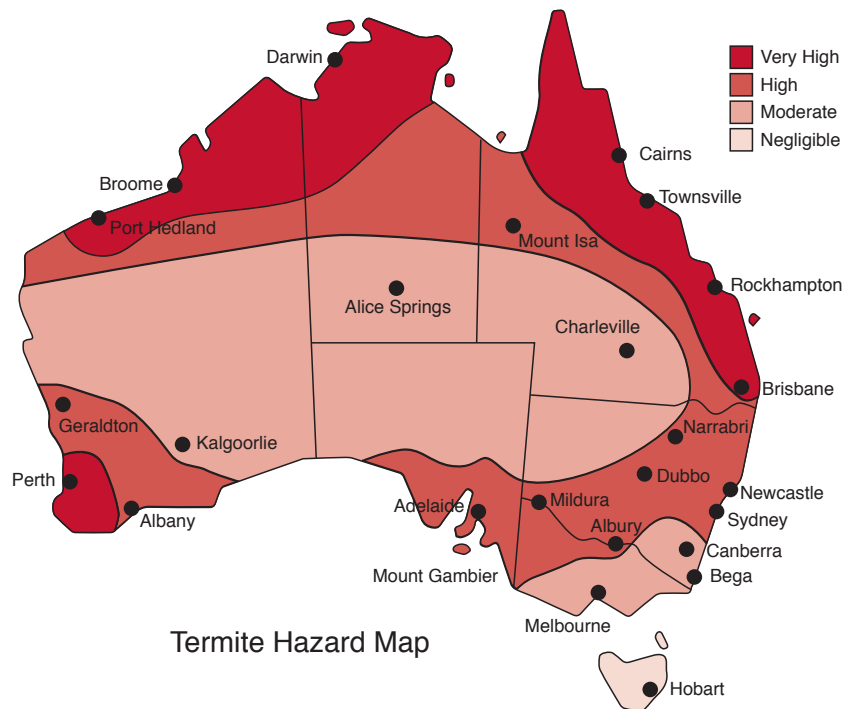

NEW

Trelona® ATBS

Advance Termite Bait System

BASF

We create chemistry

Homeowner Guide

Termite Issues in Australia

Termites are a highly destructive pest and a major cause of economic damage to homes around Australia. One in three homes in Australia has been affected by termite damage. There are hundreds of termite species around Australia, although only a small number of these species are responsible for structural damage to our homes.

Although the coastal belt and northern parts of Australia are generally regarded as the highest-risk areas for subterranean termite infestation, economically significant species, which damage timber, are found throughout mainland Australia. In reality, any structure containing wood is at risk of subterranean termite infestation whether in the city, suburbs or country, unless protective measures are taken.

Termite Hazard Map

Conducive conditions around your home

There are many conditions, which may be present around your home, that may be conducive to termite activity. Water and leaks associated with faulty plumbing, broken roof tiles, leaking shower recesses and air conditioning drainage can all contribute to a build-up of moisture in the surrounding soil, creating perfect conditions for termites. Trees, shrubs and gardens adjacent to your home can result in an excess in roots, moisture and other organic matter, allowing termites to establish and gain access undetected into the foundations, expansion joints or other concealed entry points. It is recommended that your home is inspected annually by a pest management professional. This not only identifies any termite activity in the structure, but will also ensure that any conducive conditions are identified so they can be rectified to reduce the risk to your home.